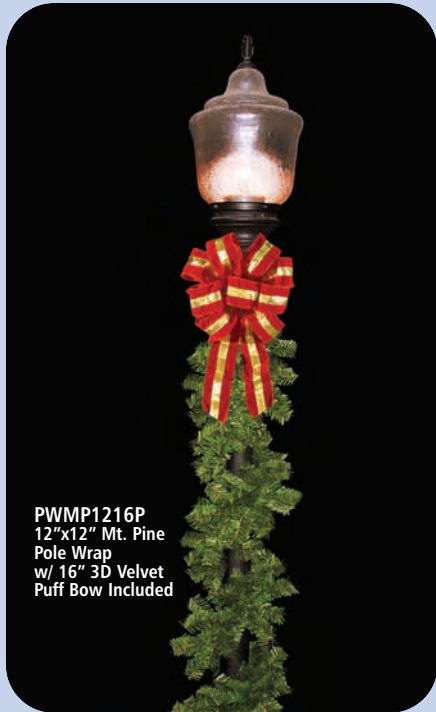

PWMP1218RL
12"x12" Mt. Pine
Pole Wrap
w/ 18" 3D Velvet
Bow & 25 C7 Lamps
Included

PWMP1216P
12"x12" Mt. Pine
Pole Wrap
w/ 16" 3D Velvet
Puff Bow Included