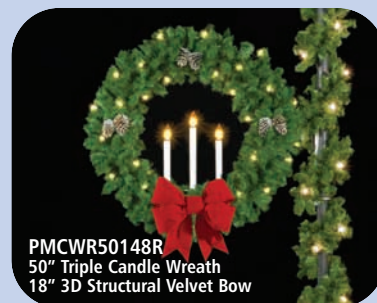

PMCCD06S
6' Classic Candy
Cane

POLE MOUNTS

POLE MOUNTS

PLUSH WALL MOUNTED WREATHS & LANTERNS

BMW3D12048R
120" Mt. Pine 3D Wreath,
48" 3D Velvet Bow, Other Sizes: 96", 144" & Larger

WMBWR6030R
60" Mt. Pine 3D Wreath w/ Mini-Lights,
30" 3D Velvet Bow, Other Sizes: 36", 48" & 72"