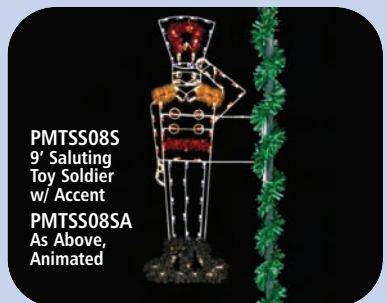

PMCCD06S
6' Classic Candy
Cane

POLE MOUNTS

POLE MOUNTS

PLUSH WALL MOUNTED WREATHS & LANTERNS

BMW3D12048R
120" Mt. Pine 3D Wreath,
48" 3D Velvet Bow, Other Sizes: 96", 144" & Larger

WMBWR6030R
60" Mt. Pine 3D Wreath w/ Mini-Lights,
30" 3D Velvet Bow, Other Sizes: 36", 48" & 72"