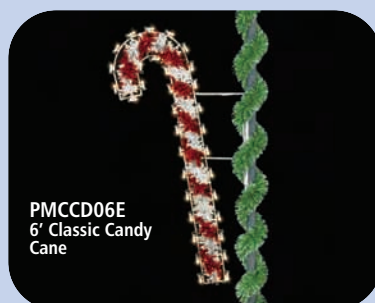

PMCS07S
7' Christmas Stocking

PMPOIN05
5' Holiday Poinsettia

PMPOIN08
8' Holiday Poinsettia

PMPOIN05E
5' Holiday Poinsettia

PMPOIN05S
5' Holiday Poinsettia

PMCCD06
6' Classic Candy
Cane

PMCCD06E
6' Classic Candy
Cane

PMCCD06S
6' Classic Candy
Cane

POLE MOUNTS

POLE MOUNTS

PLUSH WALL MOUNTED WREATHS & LANTERNS

BMW3D12048R
120" Mt. Pine 3D Wreath,
48" 3D Velvet Bow, Other Sizes: 96", 144" & Larger

WMBWR6030R
60" Mt. Pine 3D Wreath w/ Mini-Lights,
30" 3D Velvet Bow, Other Sizes: 36", 48" & 72"

BMSPW9636N
96" Mt. Pine 3D Wreath with Holly Berry Clusters,
36" Nylon Bow, Other Sizes: 48", 56" 72" & 144"

BMW2D7230R
72" Mt. Pine Wreath,
30" 3D Velvet Bow, Also Available in 96"

WMBWD3616P
36" Mt. Pine Deluxe Wreath,
16" Velvet Puff Bow, Also Available in 48"