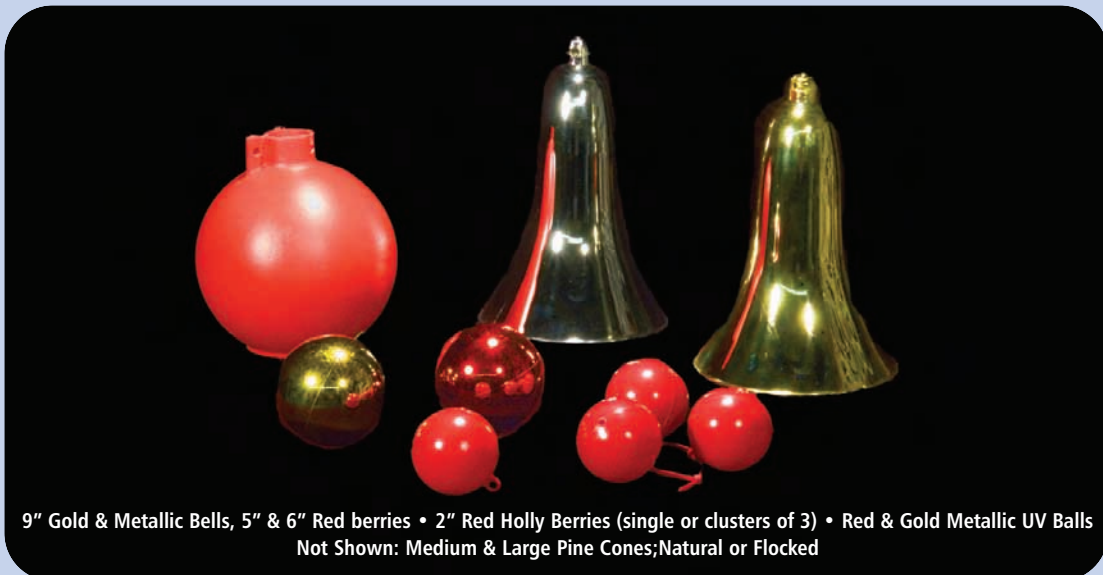

WIREDEXT • Wired Exterior Velour Puff Bow

WIREDEXT4 • Wired Exterior Velour Puff Bow

DOUBLE-FACED • Flat Nylon Bow

9" Gold & Metallic Bells, 5" & 6" Red berries • 2" Red Holly Berries (single or clusters of 3) • Red & Gold Metallic UV Balls
Not Shown: Medium & Large Pine Cones; Natural or Flocked