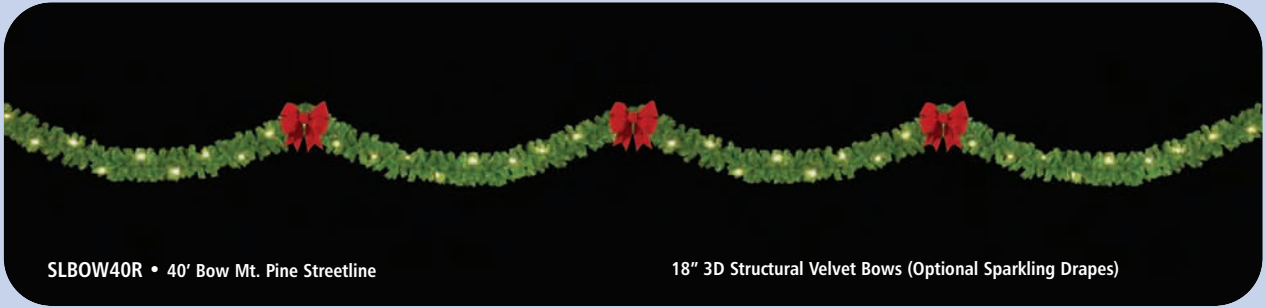

MP1425L • 14" x 25" Mountain Pine Garland, Lit w/ C9 clear Lamps - 29 Tips Per Foot (Bows sold separately)

CMSPD48
 48" Deluxe Spray

CMSPD4818R
 48" Deluxe Spray
 18" 3D Structural
 Velvet Bow

STREET LINES