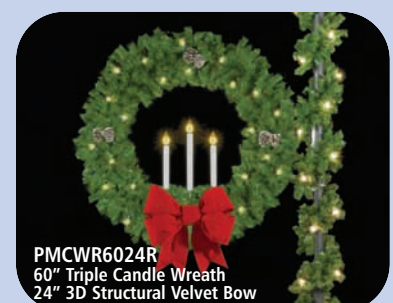

PMCS07S
7' Christmas Stocking

PMPOIN05
5' Holiday Poinsettia

PMPOIN08
8' Holiday Poinsettia

PMPOIN05E
5' Holiday Poinsettia

PMPOIN05S
5' Holiday Poinsettia

PMCCD06
6' Classic Candy
Cane

PMCCD06E
6' Classic Candy
Cane

PMCCD06S
6' Classic Candy
Cane

POLE MOUNTS

POLE MOUNTS

PLUSH WALL MOUNTED WREATHS & LANTERNS

BMW3D12048R
120" Mt. Pine 3D Wreath,
48" 3D Velvet Bow, Other Sizes: 96", 144" & Larger

WMBWR6030R
60" Mt. Pine 3D Wreath w/ Mini-Lights,
30" 3D Velvet Bow, Other Sizes: 36", 48" & 72"