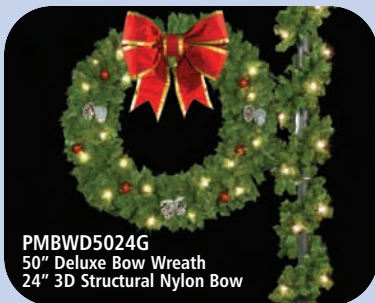

PMCCD06S
6' Classic Candy
Cane

POLE MOUNTS

POLE MOUNTS

PLUSH WALL MOUNTED WREATHS & LANTERNS

BMW3D12048R
120" Mt. Pine 3D Wreath,
48" 3D Velvet Bow, Other Sizes: 96", 144" & Larger

WMBWR6030R
60" Mt. Pine 3D Wreath w/ Mini-Lights,
30" 3D Velvet Bow, Other Sizes: 36", 48" & 72"